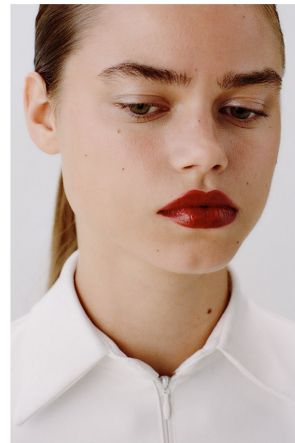

Cydney Weber Height 5'9" | 175cm Bust 32" | 81cm Waist 24" | 61cm Hips 35" | 89cm
Dress 2 US | 32 EU Shoe 7.5 US | 38.5 EU Hair Brown Eyes Hazel

Cydney Weber Height 5'9" | 175cm Bust 32" | 81cm Waist 24" | 61cm Hips 35" | 89cm
Dress 2 US | 32 EU Shoe 7.5 US | 38.5 EU Hair Brown Eyes Hazel