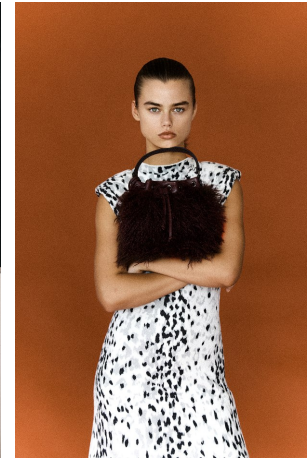

Cydney Weber Height 5'9" | 175cm Bust 32" | 81cm Waist 24" | 61cm Hips 35" | 89cm
Dress 2 US | 32 EU Shoe 7.5 US | 38.5 EU Hair Brown Eyes Hazel

Cydney Weber Height 5'9" | 175cm Bust 32" | 81cm Waist 24" | 61cm Hips 35" | 89cm
Dress 2 US | 32 EU Shoe 7.5 US | 38.5 EU Hair Brown Eyes Hazel

Cydney Weber Height 5'9" | 175cm Bust 32" | 81cm Waist 24" | 61cm Hips 35" | 89cm
Dress 2 US | 32 EU Shoe 7.5 US | 38.5 EU Hair Brown Eyes Hazel