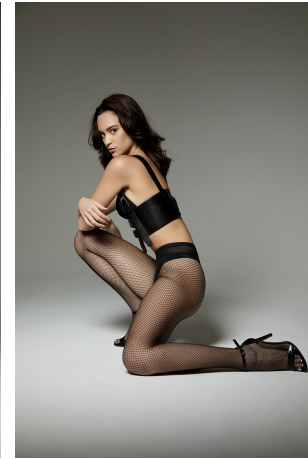

Gabi Purcell Height 5'8" | 173cm Bust 32" | 81cm Waist 24" | 61cm Hips 36" | 92cm
Dress 2 US | 32 EU Shoe 8 US | 39 EU Hair Brown Eyes Hazel