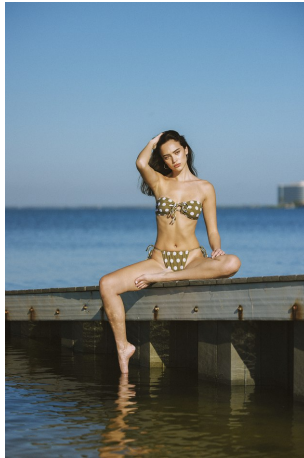

Gabi Purcell Height 5'8" | 173cm Bust 32" | 81cm Waist 24" | 61cm Hips 36" | 92cm
Dress 2 US | 32 EU Shoe 8 US | 39 EU Hair Brown Eyes Hazel

Gabi Purcell Height 5'8" | 173cm Bust 32" | 81cm Waist 24" | 61cm Hips 36" | 92cm
Dress 2 US | 32 EU Shoe 8 US | 39 EU Hair Brown Eyes Hazel