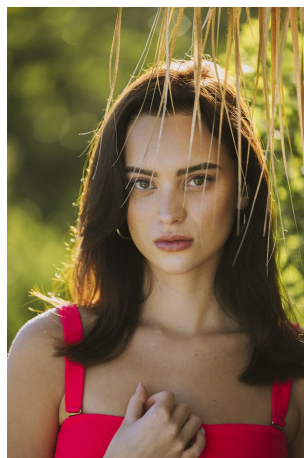

Gabi Purcell Height 5'8" | 173cm Bust 32" | 81cm Waist 24" | 61cm Hips 36" | 92cm
Dress 2 US | 32 EU Shoe 8 US | 39 EU Hair Brown Eyes Hazel

Gabi Purcell Height 5'8" | 173cm Bust 32" | 81cm Waist 24" | 61cm Hips 36" | 92cm
Dress 2 US | 32 EU Shoe 8 US | 39 EU Hair Brown Eyes Hazel