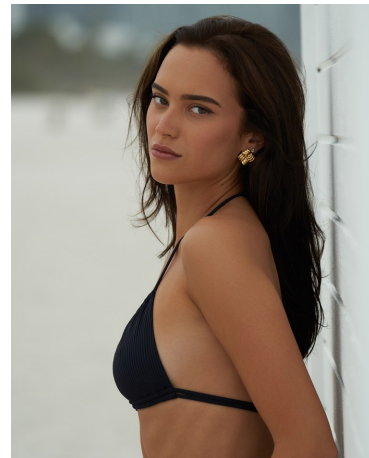

Gabi Purcell Height 5'8" | 173cm Bust 32" | 81cm Waist 24" | 61cm Hips 36" | 92cm
Dress 2 US | 32 EU Shoe 8 US | 39 EU Hair Brown Eyes Hazel

Gabi Purcell Height 5'8" | 173cm Bust 32" | 81cm Waist 24" | 61cm Hips 36" | 92cm
Dress 2 US | 32 EU Shoe 8 US | 39 EU Hair Brown Eyes Hazel