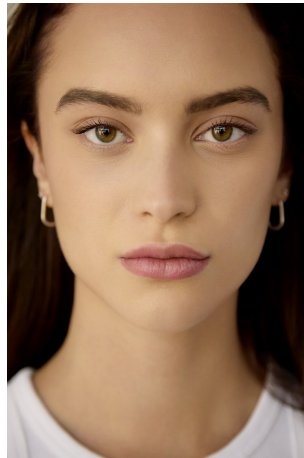

Gabi Purcell Height 5'8" | 173cm Bust 32" | 81cm Waist 24" | 61cm Hips 36" | 92cm
Dress 2 US | 32 EU Shoe 8 US | 39 EU Hair Brown Eyes Hazel