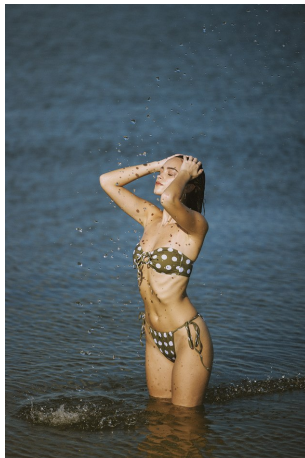

Gabi Purcell Height 5'8" | 173cm Bust 32" | 81cm Waist 24" | 61cm Hips 36" | 92cm
Dress 2 US | 32 EU Shoe 8 US | 39 EU Hair Brown Eyes Hazel

Gabi Purcell Height 5'8" | 173cm Bust 32" | 81cm Waist 24" | 61cm Hips 36" | 92cm
Dress 2 US | 32 EU Shoe 8 US | 39 EU Hair Brown Eyes Hazel