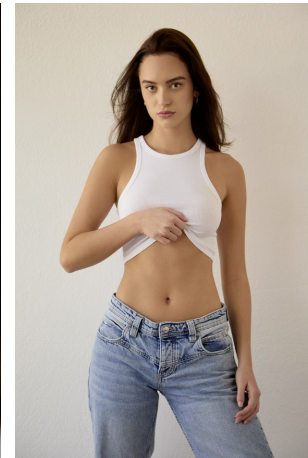

Gabi Purcell Height 5'8" | 173cm Bust 32" | 81cm Waist 24" | 61cm Hips 36" | 92cm
Dress 2 US | 32 EU Shoe 8 US | 39 EU Hair Brown Eyes Hazel