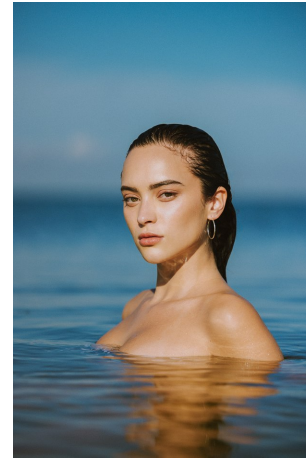

Gabi Purcell Height 5'8" | 173cm Bust 32" | 81cm Waist 24" | 61cm Hips 36" | 92cm
Dress 2 US | 32 EU Shoe 8 US | 39 EU Hair Brown Eyes Hazel

Gabi Purcell Height 5'8" | 173cm Bust 32" | 81cm Waist 24" | 61cm Hips 36" | 92cm
Dress 2 US | 32 EU Shoe 8 US | 39 EU Hair Brown Eyes Hazel