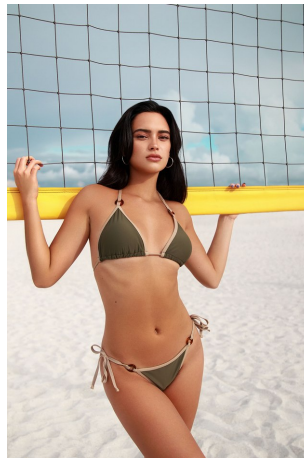

Gabi Purcell Height 5'8" | 173cm Bust 32" | 81cm Waist 24" | 61cm Hips 36" | 92cm
Dress 2 US | 32 EU Shoe 8 US | 39 EU Hair Brown Eyes Hazel

Gabi Purcell Height 5'8" | 173cm Bust 32" | 81cm Waist 24" | 61cm Hips 36" | 92cm
Dress 2 US | 32 EU Shoe 8 US | 39 EU Hair Brown Eyes Hazel