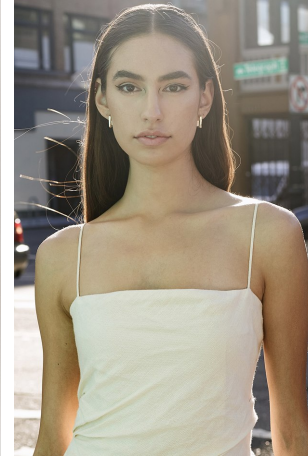

Vanessa Figueroa Height 5'11" | 180cm Bust 31" | 79cm Waist 24" | 61cm Hips 34" | 86cm  
Dress 0 US | 30 EU Shoe 8.5 US | 39.5 EU Hair Brown Eyes Brown

Vanessa Figueroa Height 5'11" | 180cm Bust 31" | 79cm Waist 24" | 61cm Hips 34" | 86cm  
Dress 0 US | 30 EU Shoe 8.5 US | 39.5 EU Hair Brown Eyes Brown