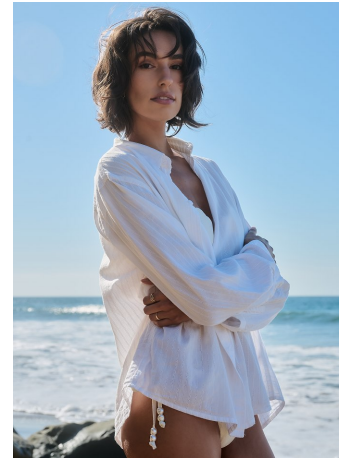

Vanessa Figueroa Height 5'11" | 180cm Bust 31" | 79cm Waist 24" | 61cm Hips 34" | 86cm  
Dress 0 US | 30 EU Shoe 8.5 US | 39.5 EU Hair Brown Eyes Brown

Vanessa Figueroa Height 5'11" | 180cm Bust 31" | 79cm Waist 24" | 61cm Hips 34" | 86cm  
Dress 0 US | 30 EU Shoe 8.5 US | 39.5 EU Hair Brown Eyes Brown