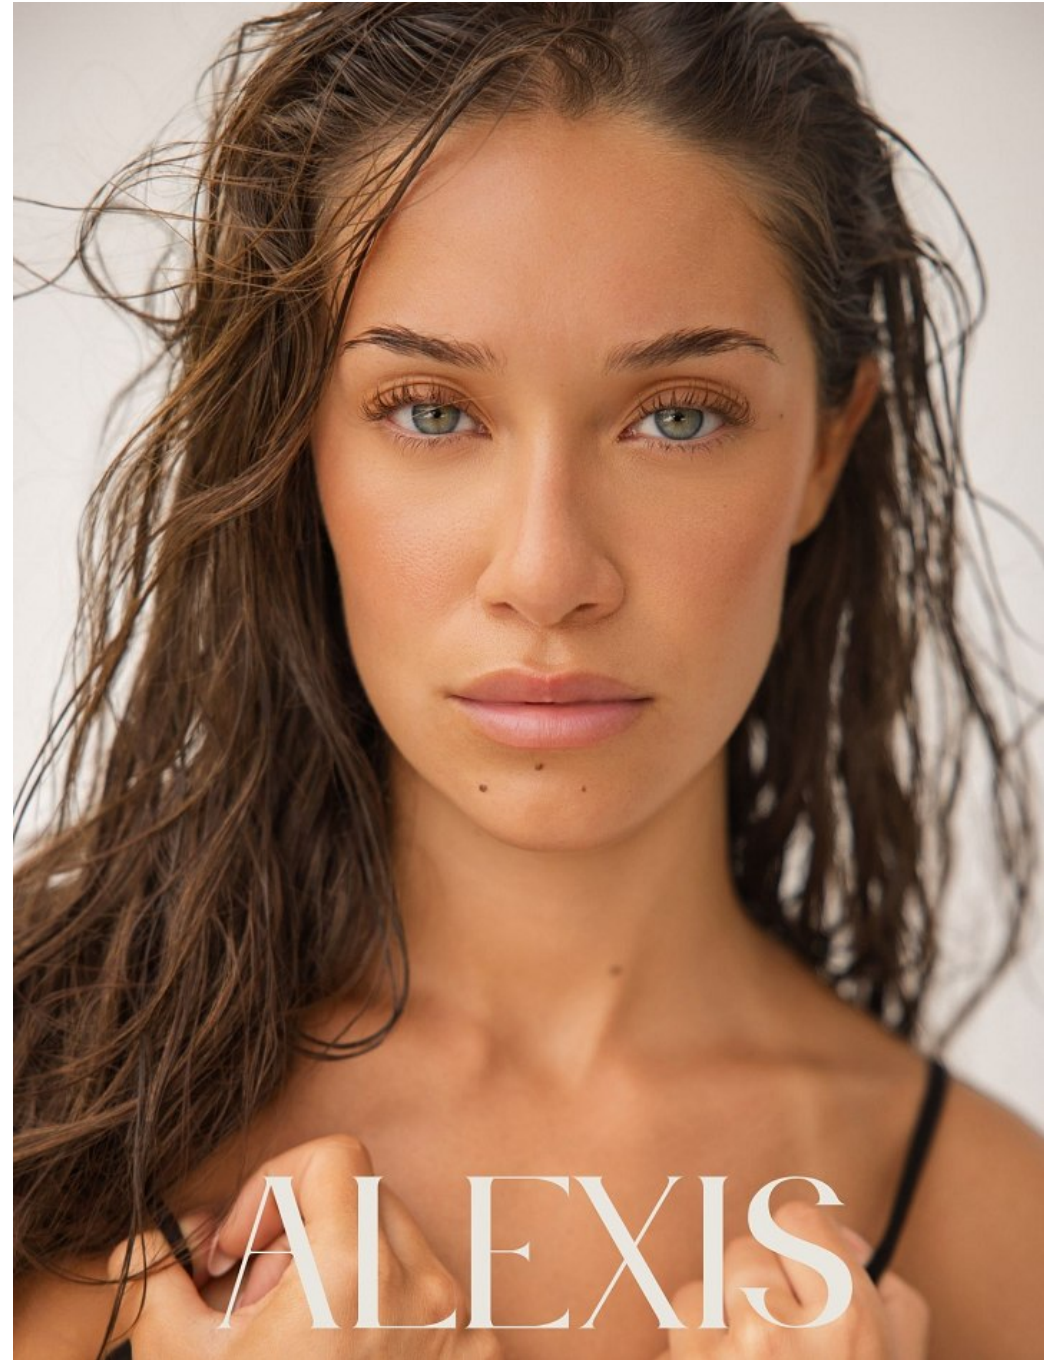

Alexis Meyer   Height 5'8" | 173cm   Bust 32" | 81cm   Waist 25" | 63cm   Hips 37" | 94cm
Dress 2 US | 32 EU   Shoe 8 US | 39 EU   Hair Brunette   Eyes Blue

CGM
CAROLINE GLEASON
MANAGEMENT