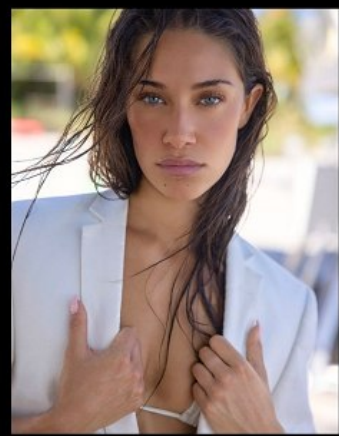

Alexis Meyer   Height 5'8" | 173cm   Bust 32" | 81cm   Waist 25" | 63cm   Hips 37" | 94cm  
Dress 2 US | 32 EU   Shoe 8 US | 39 EU   Hair Brunette   Eyes Blue

Alexis Meyer Height 5'8" | 173cm Bust 32" | 81cm Waist 25" | 63cm Hips 37" | 94cm  
Dress 2 US | 32 EU Shoe 8 US | 39 EU Hair Brunette Eyes Blue

**CGM**  
CAROLINE GLEASON  
MANAGEMENT

Alexis Meyer   Height 5'8" | 173cm   Bust 32" | 81cm   Waist 25" | 63cm   Hips 37" | 94cm  
Dress 2 US | 32 EU   Shoe 8 US | 39 EU   Hair Brunette   Eyes Blue

Alexis Meyer Height 5'8" | 173cm Bust 32" | 81cm Waist 25" | 63cm Hips 37" | 94cm  
Dress 2 US | 32 EU Shoe 8 US | 39 EU Hair Brunette Eyes Blue

**CGM**  
CAROLINE GLEASON  
MANAGEMENT

Alexis Meyer    Height 5'8" | 173cm    Bust 32" | 81cm    Waist 25" | 63cm    Hips 37" | 94cm  
 Dress 2 US | 32 EU    Shoe 8 US | 39 EU    Hair Brunette    Eyes Blue