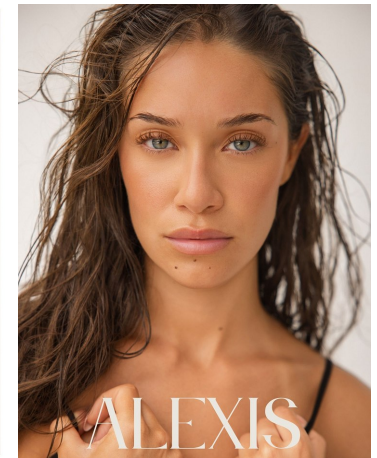

Alexis Meyer Height 5'8" | 173cm Bust 32" | 81cm Waist 25" | 63cm Hips 37" | 94cm
Dress 2 US | 32 EU Shoe 8 US | 39 EU Hair Brunette Eyes Blue

Alexis Meyer Height 5'8" | 173cm Bust 32" | 81cm Waist 25" | 63cm Hips 37" | 94cm
 Dress 2 US | 32 EU Shoe 8 US | 39 EU Hair Brunette Eyes Blue