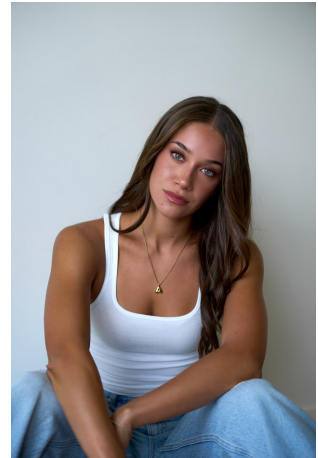

Alexis Meyer Height 5'8" | 173cm Bust 32" | 81cm Waist 25" | 63cm Hips 37" | 94cm
Dress 2 US | 32 EU Shoe 8 US | 39 EU Hair Brunette Eyes Blue

Alexis Meyer Height 5'8" | 173cm Bust 32" | 81cm Waist 25" | 63cm Hips 37" | 94cm
 Dress 2 US | 32 EU Shoe 8 US | 39 EU Hair Brunette Eyes Blue

Alexis Meyer Height 5'8" | 173cm Bust 32" | 81cm Waist 25" | 63cm Hips 37" | 94cm
Dress 2 US | 32 EU Shoe 8 US | 39 EU Hair Brunette Eyes Blue