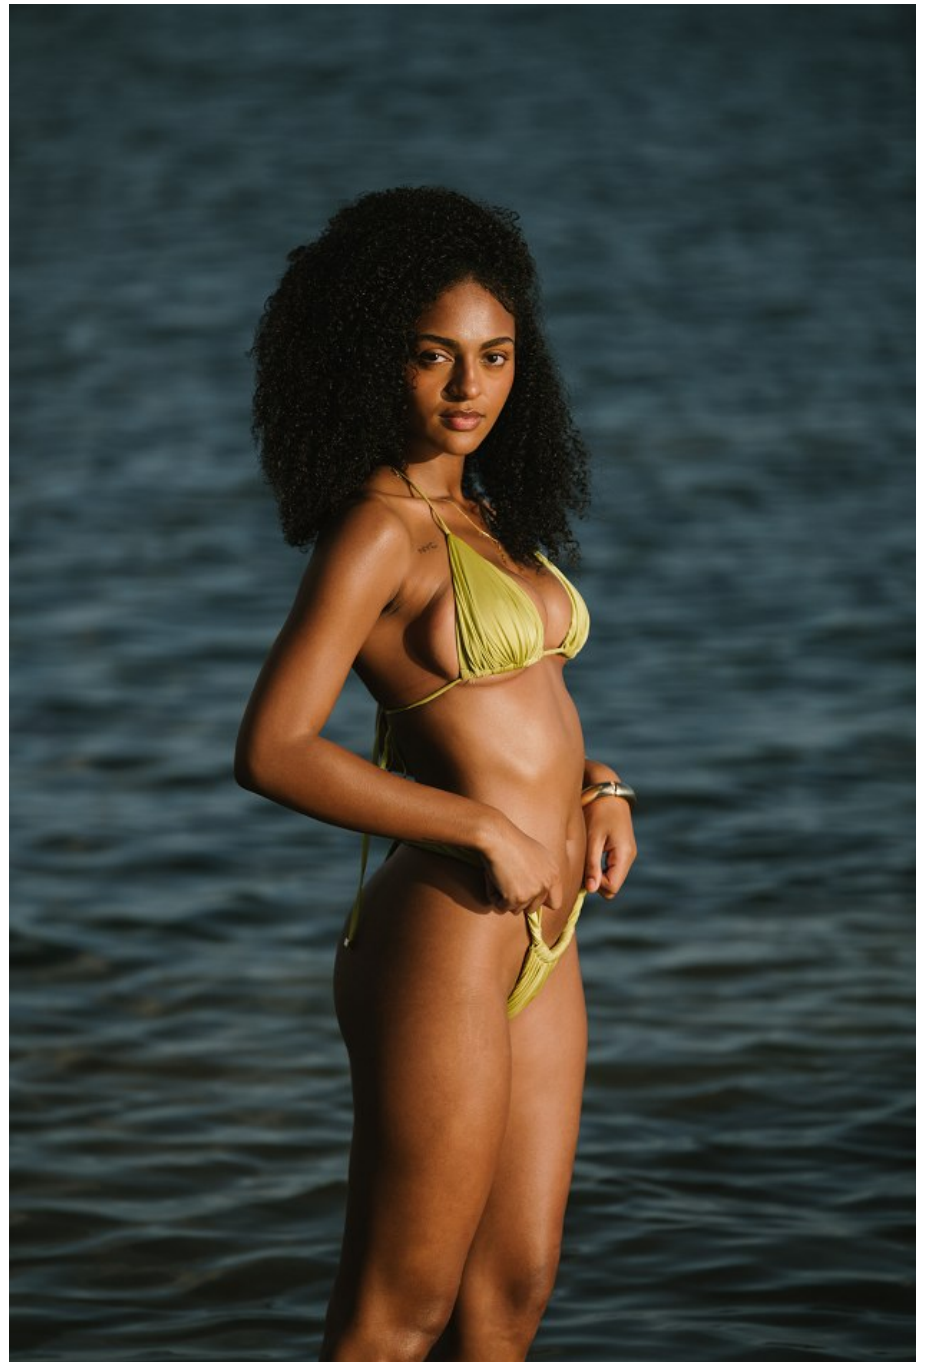

Yasmina Lowther Height 5'7" | 170cm Bust 34" | 86cm Waist 26" | 66cm Hips 36" | 91cm
Dress 2 US | 32 EU Shoe 9 US | 40 EU Hair Black Eyes Brown

Yasmina Lowther Height 5'7" | 170cm Bust 34" | 86cm Waist 26" | 66cm Hips 36" | 91cm
Dress 2 US | 32 EU Shoe 9 US | 40 EU Hair Black Eyes Brown