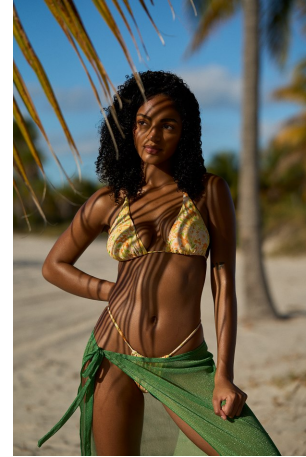

Yasmina Lowther Height 5'7" | 170cm Bust 34" | 86cm Waist 26" | 66cm Hips 36" | 91cm  
Dress 2 US | 32 EU Shoe 9 US | 40 EU Hair Black Eyes Brown

Yasmina Lowther Height 5'7" | 170cm Bust 34" | 86cm Waist 26" | 66cm Hips 36" | 91cm  
Dress 2 US | 32 EU Shoe 9 US | 40 EU Hair Black Eyes Brown