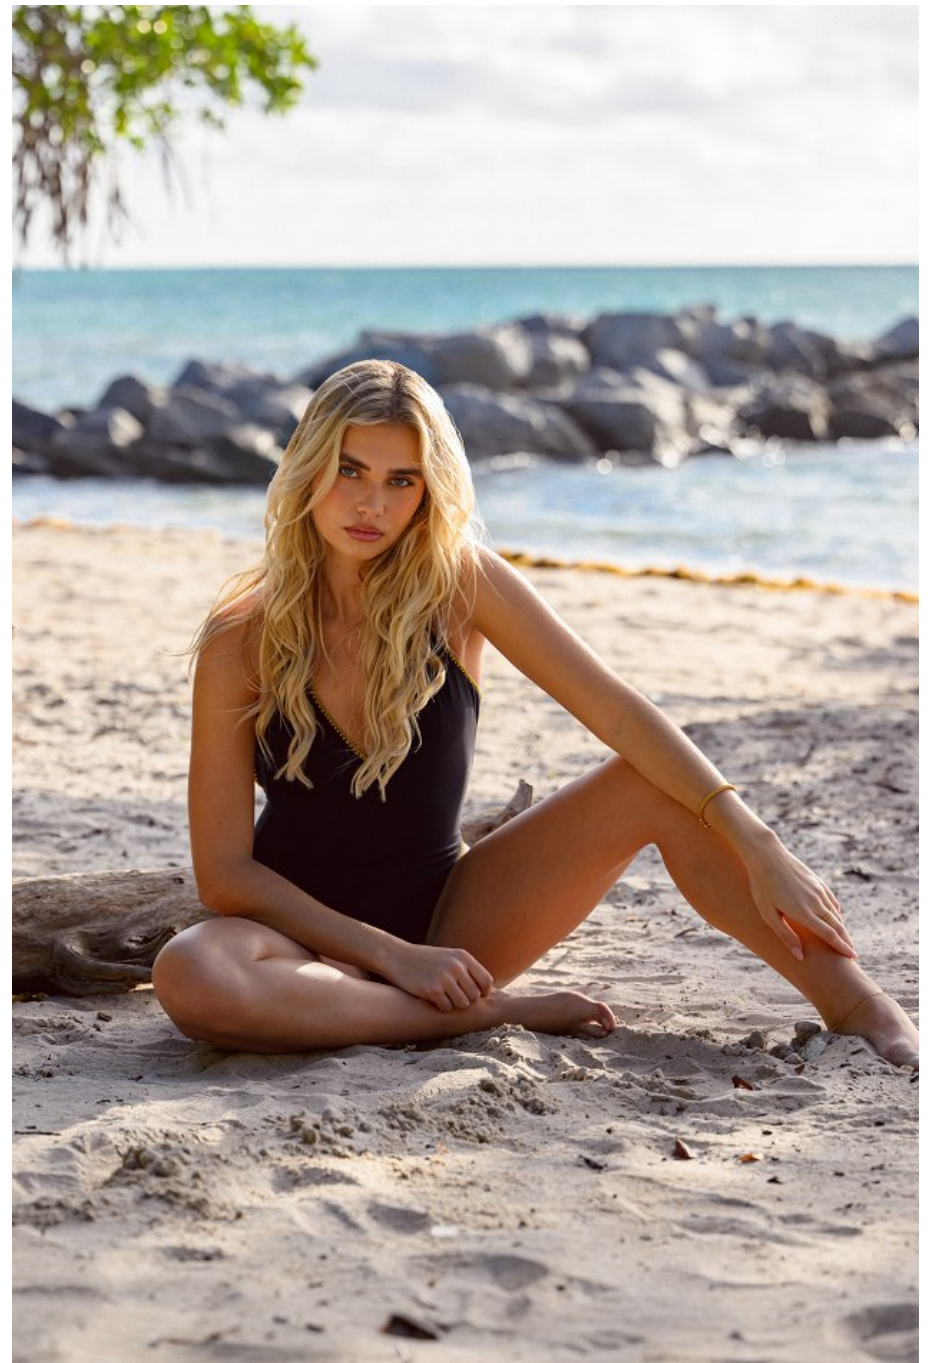

Allea Storm Height 5'9" | 175cm Bust 34" | 86cm Waist 25" | 64cm Hips 36" | 92cm
Dress 2-4 US | 32-34 EU Shoe 9.5 US | 40.5 EU Hair Blonde Eyes Blue