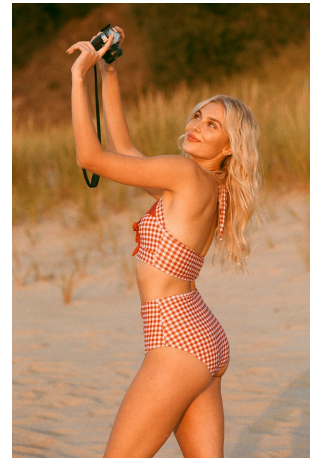

Allea Storm Height 5'9" | 175cm Bust 34" | 86cm Waist 25" | 64cm Hips 36" | 92cm
Dress 2-4 US | 32-34 EU Shoe 9.5 US | 40.5 EU Hair Blonde Eyes Blue

Allea Storm Height 5'9" | 175cm Bust 34" | 86cm Waist 25" | 64cm Hips 36" | 92cm
Dress 2-4 US | 32-34 EU Shoe 9.5 US | 40.5 EU Hair Blonde Eyes Blue

CGM
CAROLINE GLEASON
MANAGEMENT

Allea Storm Height 5'9" | 175cm Bust 34" | 86cm Waist 25" | 64cm Hips 36" | 92cm
Dress 2-4 US | 32-34 EU Shoe 9.5 US | 40.5 EU Hair Blonde Eyes Blue

Allea Storm Height 5'9" | 175cm Bust 34" | 86cm Waist 25" | 64cm Hips 36" | 92cm
 Dress 2-4 US | 32-34 EU Shoe 9.5 US | 40.5 EU Hair Blonde Eyes Blue

Allea Storm Height 5'9" | 175cm Bust 34" | 86cm Waist 25" | 64cm Hips 36" | 92cm
Dress 2-4 US | 32-34 EU Shoe 9.5 US | 40.5 EU Hair Blonde Eyes Blue