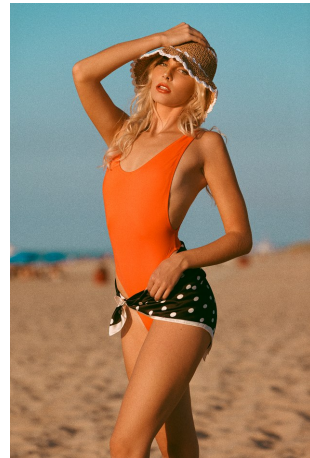

Allea Storm Height 5'9" | 175cm Bust 34" | 86cm Waist 25" | 64cm Hips 36" | 92cm
Dress 2-4 US | 32-34 EU Shoe 9.5 US | 40.5 EU Hair Blonde Eyes Blue

Allea Storm Height 5'9" | 175cm Bust 34" | 86cm Waist 25" | 64cm Hips 36" | 92cm
Dress 2-4 US | 32-34 EU Shoe 9.5 US | 40.5 EU Hair Blonde Eyes Blue

CGM
CAROLINE GLEASON
MANAGEMENT

Allea Storm Height 5'9" | 175cm Bust 34" | 86cm Waist 25" | 64cm Hips 36" | 92cm
Dress 2-4 US | 32-34 EU Shoe 9.5 US | 40.5 EU Hair Blonde Eyes Blue

Allea Storm Height 5'9" | 175cm Bust 34" | 86cm Waist 25" | 64cm Hips 36" | 92cm
 Dress 2-4 US | 32-34 EU Shoe 9.5 US | 40.5 EU Hair Blonde Eyes Blue

Allea Storm Height 5'9" | 175cm Bust 34" | 86cm Waist 25" | 64cm Hips 36" | 92cm
Dress 2-4 US | 32-34 EU Shoe 9.5 US | 40.5 EU Hair Blonde Eyes Blue