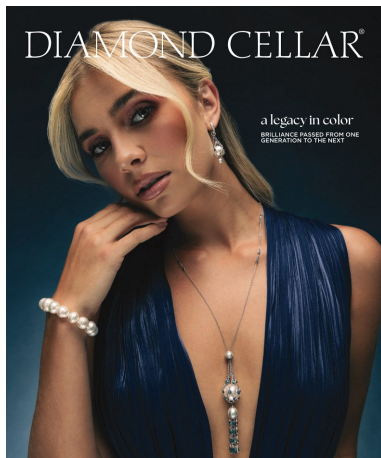

Allea Storm Height 5'9" | 175cm Bust 34" | 86cm Waist 25" | 64cm Hips 36" | 92cm
Dress 2-4 US | 32-34 EU Shoe 9.5 US | 40.5 EU Hair Blonde Eyes Blue

Allea Storm Height 5'9" | 175cm Bust 34" | 86cm Waist 25" | 64cm Hips 36" | 92cm
Dress 2-4 US | 32-34 EU Shoe 9.5 US | 40.5 EU Hair Blonde Eyes Blue

CGM
CAROLINE GLEASON
MANAGEMENT

Allea Storm Height 5'9" | 175cm Bust 34" | 86cm Waist 25" | 64cm Hips 36" | 92cm
Dress 2-4 US | 32-34 EU Shoe 9.5 US | 40.5 EU Hair Blonde Eyes Blue

Allea Storm Height 5'9" | 175cm Bust 34" | 86cm Waist 25" | 64cm Hips 36" | 92cm
 Dress 2-4 US | 32-34 EU Shoe 9.5 US | 40.5 EU Hair Blonde Eyes Blue

Allea Storm Height 5'9" | 175cm Bust 34" | 86cm Waist 25" | 64cm Hips 36" | 92cm
Dress 2-4 US | 32-34 EU Shoe 9.5 US | 40.5 EU Hair Blonde Eyes Blue