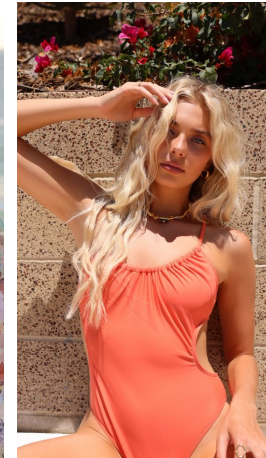

Allea Storm Height 5'9" | 175cm Bust 34" | 86cm Waist 25" | 64cm Hips 36" | 92cm
Dress 2-4 US | 32-34 EU Shoe 9.5 US | 40.5 EU Hair Blonde Eyes Blue

Allea Storm Height 5'9" | 175cm Bust 34" | 86cm Waist 25" | 64cm Hips 36" | 92cm
Dress 2-4 US | 32-34 EU Shoe 9.5 US | 40.5 EU Hair Blonde Eyes Blue

CGM
CAROLINE GLEASON
MANAGEMENT

Allea Storm Height 5'9" | 175cm Bust 34" | 86cm Waist 25" | 64cm Hips 36" | 92cm
Dress 2-4 US | 32-34 EU Shoe 9.5 US | 40.5 EU Hair Blonde Eyes Blue

Allea Storm Height 5'9" | 175cm Bust 34" | 86cm Waist 25" | 64cm Hips 36" | 92cm
 Dress 2-4 US | 32-34 EU Shoe 9.5 US | 40.5 EU Hair Blonde Eyes Blue

Allea Storm Height 5'9" | 175cm Bust 34" | 86cm Waist 25" | 64cm Hips 36" | 92cm
Dress 2-4 US | 32-34 EU Shoe 9.5 US | 40.5 EU Hair Blonde Eyes Blue