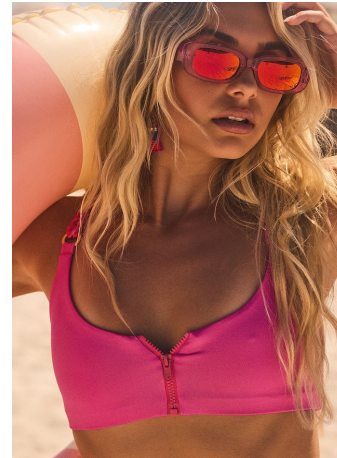

Allea Storm Height 5'9" | 175cm Bust 34" | 86cm Waist 25" | 64cm Hips 36" | 92cm
Dress 2-4 US | 32-34 EU Shoe 9.5 US | 40.5 EU Hair Blonde Eyes Blue

Allea Storm Height 5'9" | 175cm Bust 34" | 86cm Waist 25" | 64cm Hips 36" | 92cm
Dress 2-4 US | 32-34 EU Shoe 9.5 US | 40.5 EU Hair Blonde Eyes Blue

CGM
CAROLINE GLEASON
MANAGEMENT

Allea Storm Height 5'9" | 175cm Bust 34" | 86cm Waist 25" | 64cm Hips 36" | 92cm
Dress 2-4 US | 32-34 EU Shoe 9.5 US | 40.5 EU Hair Blonde Eyes Blue

Allea Storm Height 5'9" | 175cm Bust 34" | 86cm Waist 25" | 64cm Hips 36" | 92cm
 Dress 2-4 US | 32-34 EU Shoe 9.5 US | 40.5 EU Hair Blonde Eyes Blue

Allea Storm Height 5'9" | 175cm Bust 34" | 86cm Waist 25" | 64cm Hips 36" | 92cm
Dress 2-4 US | 32-34 EU Shoe 9.5 US | 40.5 EU Hair Blonde Eyes Blue