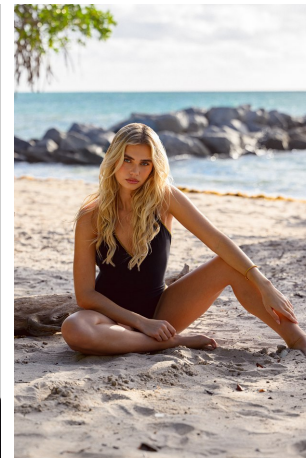

Allea Storm Height 5'9" | 175cm Bust 34" | 86cm Waist 25" | 64cm Hips 36" | 92cm
Dress 2-4 US | 32-34 EU Shoe 9.5 US | 40.5 EU Hair Blonde Eyes Blue

Allea Storm Height 5'9" | 175cm Bust 34" | 86cm Waist 25" | 64cm Hips 36" | 92cm
Dress 2-4 US | 32-34 EU Shoe 9.5 US | 40.5 EU Hair Blonde Eyes Blue

CGM
CAROLINE GLEASON
MANAGEMENT

Allea Storm Height 5'9" | 175cm Bust 34" | 86cm Waist 25" | 64cm Hips 36" | 92cm
Dress 2-4 US | 32-34 EU Shoe 9.5 US | 40.5 EU Hair Blonde Eyes Blue

Allea Storm Height 5'9" | 175cm Bust 34" | 86cm Waist 25" | 64cm Hips 36" | 92cm
 Dress 2-4 US | 32-34 EU Shoe 9.5 US | 40.5 EU Hair Blonde Eyes Blue

Allea Storm Height 5'9" | 175cm Bust 34" | 86cm Waist 25" | 64cm Hips 36" | 92cm
Dress 2-4 US | 32-34 EU Shoe 9.5 US | 40.5 EU Hair Blonde Eyes Blue