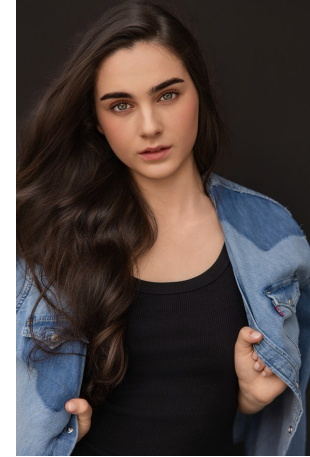

Aj Snider Height 5'9" | 175cm Bust 34" | 86cm Waist 25" | 64cm Hips 36" | 92cm
Dress 2 US | 32 EU Shoe 8 US | 39 EU Hair Brown Eyes Green

Aj Snider Height 5'9" | 175cm Bust 34" | 86cm Waist 25" | 64cm Hips 36" | 92cm
Dress 2 US | 32 EU Shoe 8 US | 39 EU Hair Brown Eyes Green

Aj Snider Height 5'9" | 175cm Bust 34" | 86cm Waist 25" | 64cm Hips 36" | 92cm
Dress 2 US | 32 EU Shoe 8 US | 39 EU Hair Brown Eyes Green