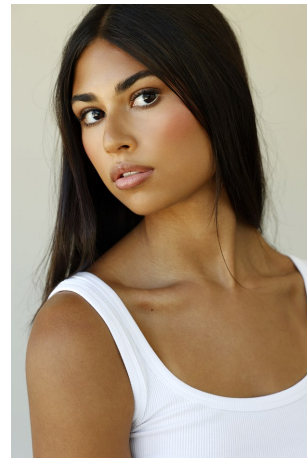

Bre Lewis Height 5'9" | 175cm Bust 34" | 86cm Waist 25.5" | 65cm Hips 35" | 89cm
 Dress 2 US | 32 EU Shoe 9 US | 40 EU Hair Brown Eyes Brown

Bre Lewis Height 5'9" | 175cm Bust 34" | 86cm Waist 25.5" | 65cm Hips 35" | 89cm
Dress 2 US | 32 EU Shoe 9 US | 40 EU Hair Brown Eyes Brown