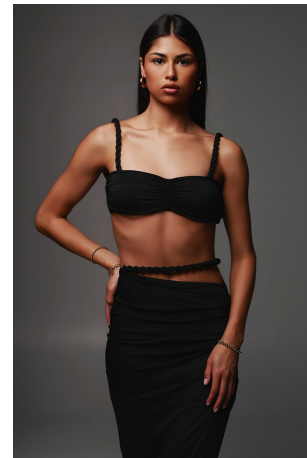

Bre Lewis Height 5'9" | 175cm Bust 34" | 86cm Waist 25.5" | 65cm Hips 35" | 89cm
Dress 2 US | 32 EU Shoe 9 US | 40 EU Hair Brown Eyes Brown

Bre Lewis Height 5'9" | 175cm Bust 34" | 86cm Waist 25.5" | 65cm Hips 35" | 89cm
Dress 2 US | 32 EU Shoe 9 US | 40 EU Hair Brown Eyes Brown

Bre Lewis Height 5'9" | 175cm Bust 34" | 86cm Waist 25.5" | 65cm Hips 35" | 89cm
Dress 2 US | 32 EU Shoe 9 US | 40 EU Hair Brown Eyes Brown