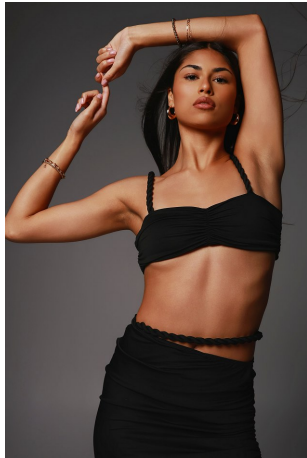

Bre Lewis Height 5'9" | 175cm Bust 34" | 86cm Waist 25.5" | 65cm Hips 35" | 89cm
Dress 2 US | 32 EU Shoe 9 US | 40 EU Hair Brown Eyes Brown

Bre Lewis Height 5'9" | 175cm Bust 34" | 86cm Waist 25.5" | 65cm Hips 35" | 89cm
Dress 2 US | 32 EU Shoe 9 US | 40 EU Hair Brown Eyes Brown

Bre Lewis Height 5'9" | 175cm Bust 34" | 86cm Waist 25.5" | 65cm Hips 35" | 89cm
Dress 2 US | 32 EU Shoe 9 US | 40 EU Hair Brown Eyes Brown