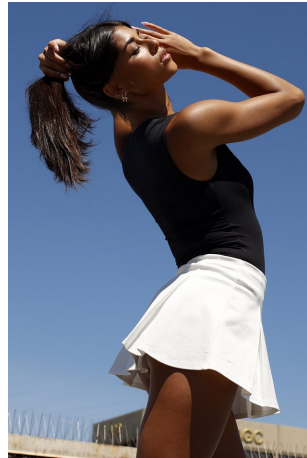

Bre Lewis Height 5'9" | 175cm Bust 34" | 86cm Waist 25.5" | 65cm Hips 35" | 89cm
 Dress 2 US | 32 EU Shoe 9 US | 40 EU Hair Brown Eyes Brown

Bre Lewis Height 5'9" | 175cm Bust 34" | 86cm Waist 25.5" | 65cm Hips 35" | 89cm
Dress 2 US | 32 EU Shoe 9 US | 40 EU Hair Brown Eyes Brown