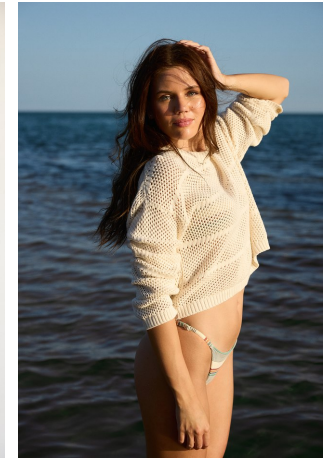

Camden Claudio Height 5'8" | 173cm Bust 34" | 86cm Waist 24" | 61cm Hips 34" | 86cm
Dress 2 US | 32 EU Shoe 9 US | 40 EU Hair Brown Eyes Blue

Camden Claudio Height 5'8" | 173cm Bust 34" | 86cm Waist 24" | 61cm Hips 34" | 86cm
Dress 2 US | 32 EU Shoe 9 US | 40 EU Hair Brown Eyes Blue

Camden Claudio Height 5'8" | 173cm Bust 34" | 86cm Waist 24" | 61cm Hips 34" | 86cm
Dress 2 US | 32 EU Shoe 9 US | 40 EU Hair Brown Eyes Blue