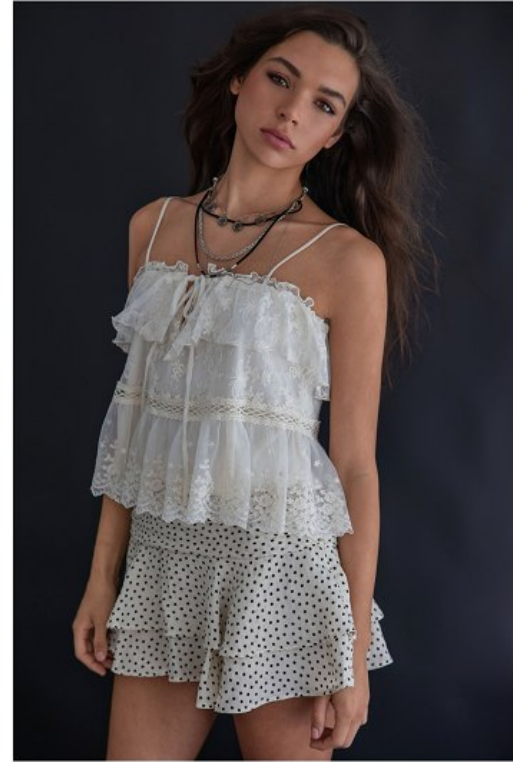

*free
Spirit*

Alexis Romanstine Height 5'8" | 173cm Bust 32" | 81cm Waist 25" | 63cm Hips 36" | 91cm
Dress 2 US | 32 EU Shoe 8.5 US | 39.5 EU Hair Brown Eyes Hazel

Alexis Romanstine Height 5'8" | 173cm Bust 32" | 81cm Waist 25" | 63cm Hips 36" | 91cm
Dress 2 US | 32 EU Shoe 8.5 US | 39.5 EU Hair Brown Eyes Hazel

Alexis Romanstine Height 5'8" | 173cm Bust 32" | 81cm Waist 25" | 63cm Hips 36" | 91cm
Dress 2 US | 32 EU Shoe 8.5 US | 39.5 EU Hair Brown Eyes Hazel

CGM
CAROLINE GLEASON
MANAGEMENT

Alexis Romanstine Height 5'8" | 173cm Bust 32" | 81cm Waist 25" | 63cm Hips 36" | 91cm
Dress 2 US | 32 EU Shoe 8.5 US | 39.5 EU Hair Brown Eyes Hazel

Alexis Romanstine Height 5'8" | 173cm Bust 32" | 81cm Waist 25" | 63cm Hips 36" | 91cm
Dress 2 US | 32 EU Shoe 8.5 US | 39.5 EU Hair Brown Eyes Hazel

Alexis Romanstine Height 5'8" | 173cm Bust 32" | 81cm Waist 25" | 63cm Hips 36" | 91cm
Dress 2 US | 32 EU Shoe 8.5 US | 39.5 EU Hair Brown Eyes Hazel