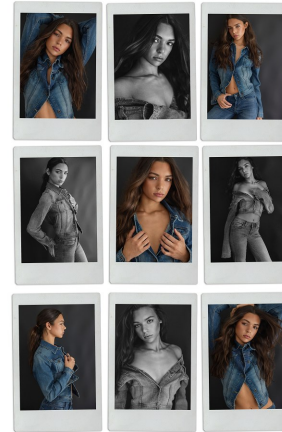

Alexis Romanstine Height 5'8" | 173cm Bust 32" | 81cm Waist 25" | 63cm Hips 36" | 91cm
Dress 2 US | 32 EU Shoe 8.5 US | 39.5 EU Hair Brown Eyes Hazel

Alexis Romanstine Height 5'8" | 173cm Bust 32" | 81cm Waist 25" | 63cm Hips 36" | 91cm
Dress 2 US | 32 EU Shoe 8.5 US | 39.5 EU Hair Brown Eyes Hazel

Alexis Romanstine Height 5'8" | 173cm Bust 32" | 81cm Waist 25" | 63cm Hips 36" | 91cm
Dress 2 US | 32 EU Shoe 8.5 US | 39.5 EU Hair Brown Eyes Hazel