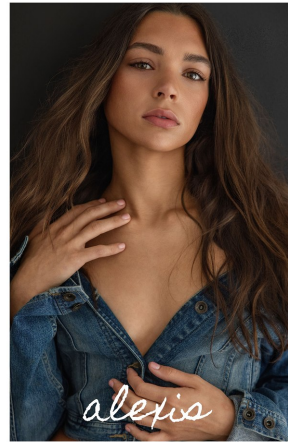

Alexis Romanstine Height 5'8" | 173cm Bust 32" | 81cm Waist 25" | 63cm Hips 36" | 91cm
Dress 2 US | 32 EU Shoe 8.5 US | 39.5 EU Hair Brown Eyes Hazel

Alexis Romanstine Height 5'8" | 173cm Bust 32" | 81cm Waist 25" | 63cm Hips 36" | 91cm
Dress 2 US | 32 EU Shoe 8.5 US | 39.5 EU Hair Brown Eyes Hazel

Alexis Romanstine Height 5'8" | 173cm Bust 32" | 81cm Waist 25" | 63cm Hips 36" | 91cm
Dress 2 US | 32 EU Shoe 8.5 US | 39.5 EU Hair Brown Eyes Hazel