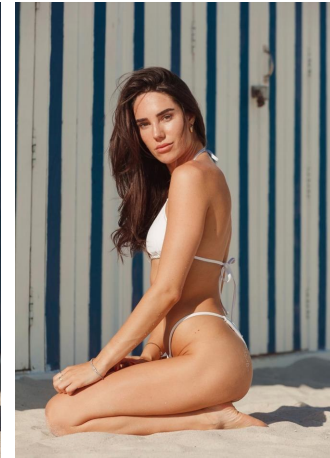

Rachel Gregson   Height 5'7" | 170cm   Bust 32" | 81cm   Waist 25" | 64cm   Hips 34" | 86cm  
Dress 2 US | 32 EU   Shoe 7 US | 38 EU   Hair Brown   Eyes Hazel

Rachel Gregson    Height 5'7" | 170cm    Bust 32" | 81cm    Waist 25" | 64cm    Hips 34" | 86cm  
 Dress 2 US | 32 EU    Shoe 7 US | 38 EU    Hair Brown    Eyes Hazel