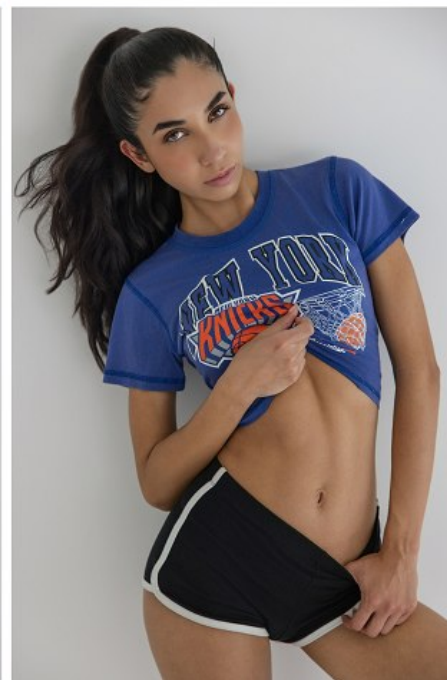

Gigi Carballo Height 5'8" | 173cm Bust 32" | 81cm Waist 25" | 64cm Hips 35" | 89cm
Dress 2 US | 32 EU Shoe 7.5 US | 38.5 EU Hair Brown Eyes Brown

Gigi Carballo Height 5'8" | 173cm Bust 32" | 81cm Waist 25" | 64cm Hips 35" | 89cm
Dress 2 US | 32 EU Shoe 7.5 US | 38.5 EU Hair Brown Eyes Brown