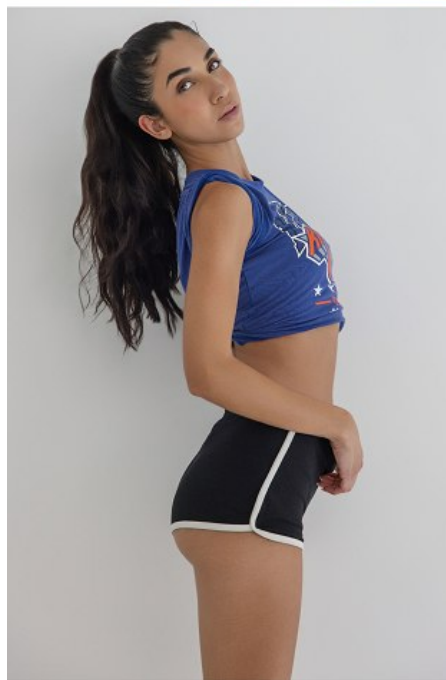

Gigi Carballo Height 5'8" | 173cm Bust 32" | 81cm Waist 25" | 64cm Hips 35" | 89cm
Dress 2 US | 32 EU Shoe 7.5 US | 38.5 EU Hair Brown Eyes Brown

Gigi Carballo Height 5'8" | 173cm Bust 32" | 81cm Waist 25" | 64cm Hips 35" | 89cm
Dress 2 US | 32 EU Shoe 7.5 US | 38.5 EU Hair Brown Eyes Brown