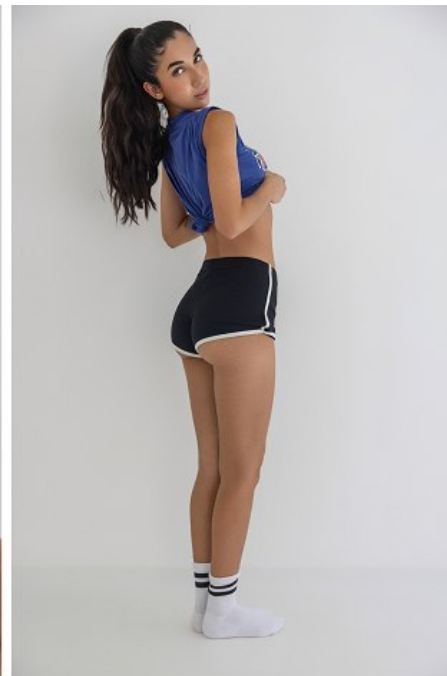

Gigi Carballo Height 5'8" | 173cm Bust 32" | 81cm Waist 25" | 64cm Hips 35" | 89cm
Dress 2 US | 32 EU Shoe 7.5 US | 38.5 EU Hair Brown Eyes Brown

Gigi Carballo Height 5'8" | 173cm Bust 32" | 81cm Waist 25" | 64cm Hips 35" | 89cm
Dress 2 US | 32 EU Shoe 7.5 US | 38.5 EU Hair Brown Eyes Brown