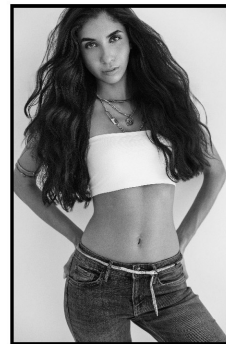

Gigi Carballo Height 5'8" | 173cm Bust 32" | 81cm Waist 25" | 64cm Hips 35" | 89cm
 Dress 2 US | 32 EU Shoe 7.5 US | 38.5 EU Hair Brown Eyes Brown

Gigi Carballo Height 5'8" | 173cm Bust 32" | 81cm Waist 25" | 64cm Hips 35" | 89cm
Dress 2 US | 32 EU Shoe 7.5 US | 38.5 EU Hair Brown Eyes Brown

Gigi Carballo Height 5'8" | 173cm Bust 32" | 81cm Waist 25" | 64cm Hips 35" | 89cm
Dress 2 US | 32 EU Shoe 7.5 US | 38.5 EU Hair Brown Eyes Brown